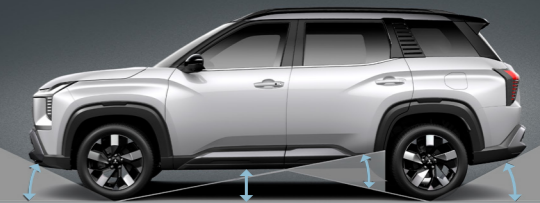

1. 1 Approach Angle: 21°
   زاوية الدخول / الاقتراب: 21°
2. 2 Ground Clearance: 214 mm
   الخلوص الأرضي: 214 مم
3. 3 Ramp Breakover Angle: 20.8°
   زاوية العبور: 20.8°
4. 4 Departure Angle: 25.5°
   زاوية الخروج: 25.5°